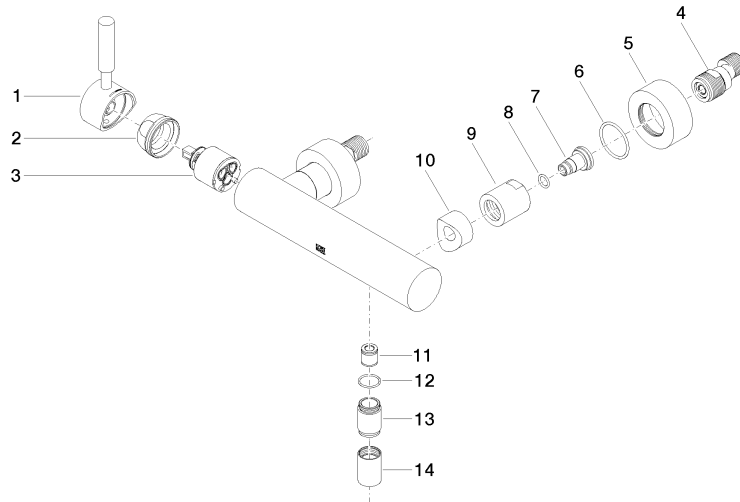

EDITION PRO Single-lever shower mixer for wall installation - Chrome

33 300 626

- 3/8" shower outlet
- slide-on rosettes Ø 60 mm
- 1/2" connection
- gauge 150 mm - 15 mm
- inherently safe from back flow.

	Chrome	33 300 626-00
	Matte Black	33 300 626-33
	Brushed Chrome	33 300 626-93

EDITION PRO Single-lever shower mixer for wall installation - Chrome

33 300 626

mm [inches]

Certificates

LGA_29688.

EDITION PRO Single-lever shower mixer for wall installation - Chrome

33 300 626

Parts for other finishes can be found here: [Matte Black](#)

Spare parts list

No.	Item Number	Name	Quantity used	Delivery time
1	90 20 62 049 00-00	handle	1	10
2	09 24 04 107-00	nut	1	10
3	90 15 05 064 00 90	cartridge	1	2
4	04 11 04 030 00 90	connection	2	2
5	09 27 62 004-00	rosette	2	10
6	09 14 10 119 90	seal	2	2
7	09 29 05 005 20 90	nipple	2	60
8	09 14 10 008 90	seal	2	2
9	09 23 10 048-00	nut	2	10
10	09 18 40 059-00	sleeve	2	10
11	90 23 01 040 00 90	back-flow preventer	1	2
12	90 14 10 032 00 90	seal	1	2
13	09 24 03 115 20-00	nipple	1	10
14	90 21 02 069 00-00	cover	1	10