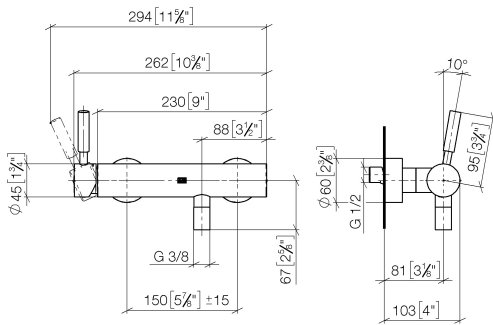

EDITION PRO Single-lever shower mixer for wall installation - Chrome

33 300 626

- 3/8" shower outlet
- slide-on rosettes Ø 60 mm
- 1/2" connection
- gauge 150 mm - 15 mm
- inherently safe from back flow.

	Chrome	33 300 626-00
	Matte Black	33 300 626-33
	Brushed Chrome	33 300 626-93

EDITION PRO Single-lever shower mixer for wall installation - Chrome

33 300 626

mm [inches]

Certificates

LGA_29688.

EDITION PRO Single-lever shower mixer for wall installation - Chrome

33 300 626

Parts for other finishes can be found here: [Matte Black](#)

Spare parts list

No.	Item Number	Name	Quantity used	Delivery time
1	90 20 62 049 00-00	handle	1	10
2	09 24 04 107-00	nut	1	10
3	90 15 05 064 00 90	cartridge	1	2
4	04 11 04 030 00 90	connection	2	2
5	09 27 62 004-00	rosette	2	10
6	09 14 10 119 90	seal	2	2
7	09 29 05 005 20 90	nipple	2	60
8	09 14 10 008 90	seal	2	2
9	09 23 10 048-00	nut	2	10
10	09 18 40 059-00	sleeve	2	10
11	90 23 01 040 00 90	back-flow preventer	1	2
12	90 14 10 032 00 90	seal	1	2
13	09 24 03 115 20-00	nipple	1	10
14	90 21 02 069 00-00	cover	1	10